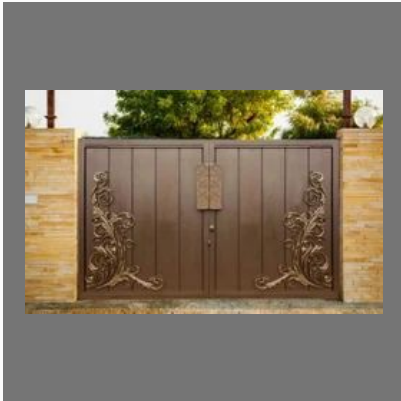

Aluminum Outdoor gate