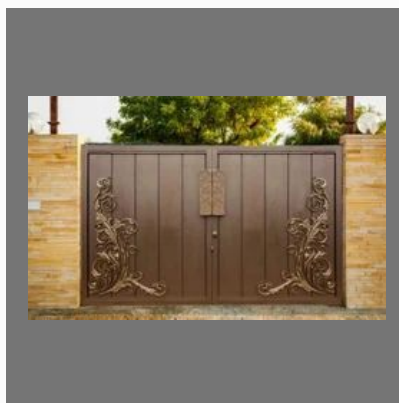

## OTHER PRODUCTS:

12x65inch Aluminium Jali

15x63inch Aluminium Jali

Aluminium out door Sand Castings Service

Aluminum Outdoor gate